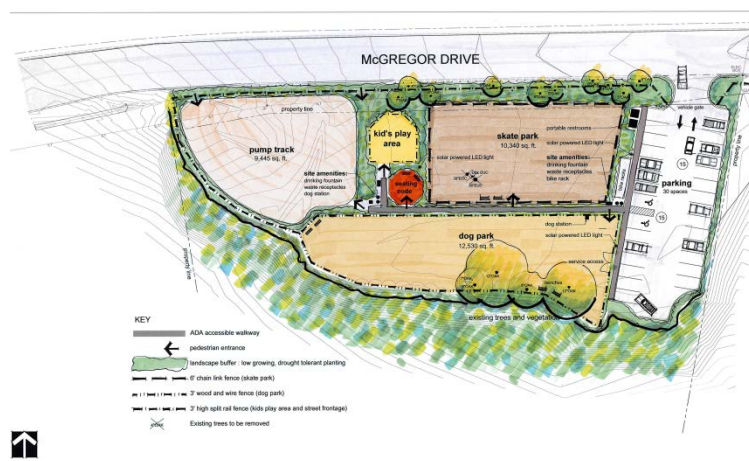

CAPITOLA—The Capitola City Council recently authorized a multi-use recreational park at the City-owned McGregor Drive property, located near the entrance to New Brighton State Beach. The new park will have three components: skate park, dog park and bike park. In an effort to meet the needs of the community, each of these elements are expected to be enjoyed by users of all ages.

The plan calls for a 6,000- to 8,000-square-foot above ground skateboard park fronting McGregor Drive. Community input is needed on the preliminary design for the park. A public meeting will be held on Thursday, October 16, 2014, 6:00pm at Capitola City Hall, 420 Capitola Ave. Capitola.