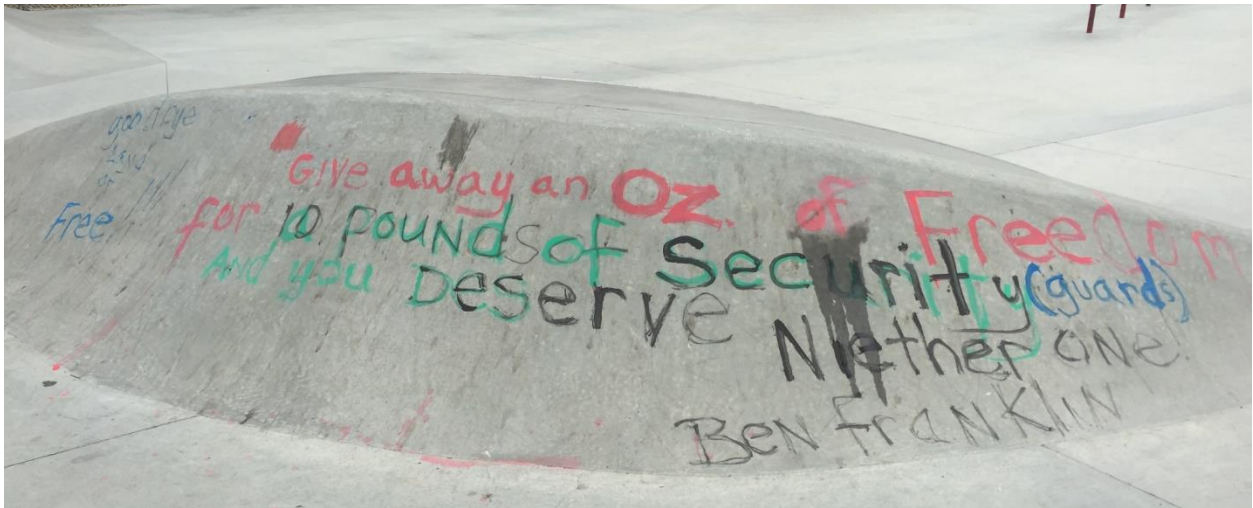

SKATE PARK CLOSED

Due to Graffiti

**The Monte Family Skate Park
will be closed Monday, July 17
and Tuesday, July 18.**

If you have questions, contact Larry Laurent
with the City of Capitola at 831-475-7300