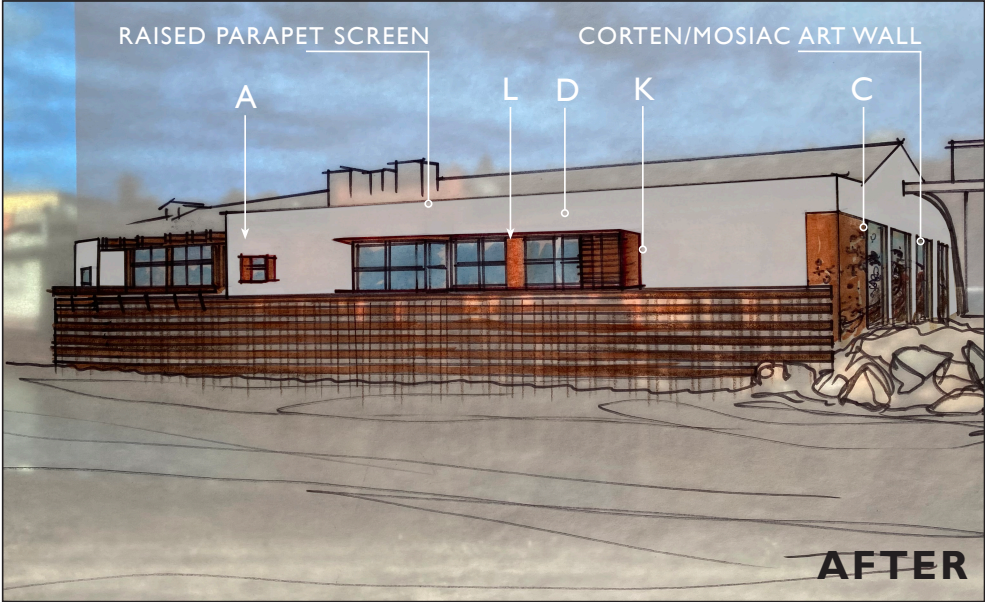

# BEFORE & AFTER | ESPLANADE ELEVATION

CLEAR WESTERN RED CEDAR

DARK RIBBED TILE ACCENT

SEALED CORTEN STEEL

INTEGRAL COLOR STUCCO/ SMOOTH FINISH / WARM OFFWHITE

CLEAR WESTERN RED CEDAR TRELLIS/AWNING

ESPLANADE STREET SCAPE - MY THAI BEACH | PIZZA MY HEART | THE BAY BAR | THE SAND BAR

# BEFORE & AFTER | LAGOON ELEVATION

CLEAR WESTERN RED CEDAR

CORTEN FRAME WINDOW

SEALED CORTEN STEEL

INTEGRAL COLOR STUCCO/ SMOOTH FINISH / WARM OFF WHITE

SLIDING LOUVERED SCREEN

**BEFORE**

**AFTER**

ESPLANADE STREET SCAPE - MY THAI BEACH | PIZZA MY HEART | THE BAY BAR | THE SAND BAR