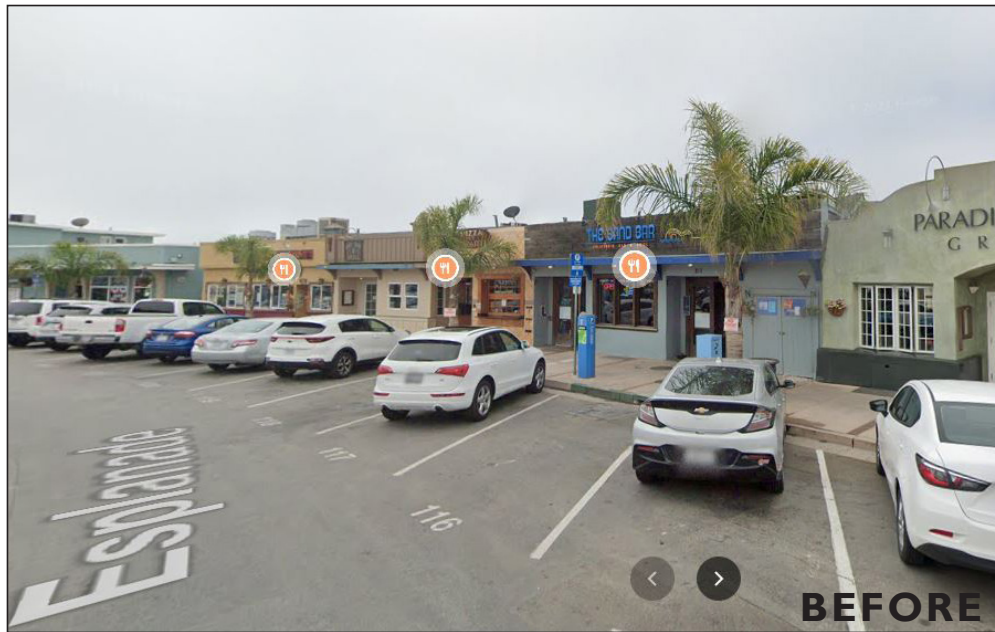

# BEFORE & AFTER | ESPLANADE ELEVATION

CLEAR WESTERN RED CEDAR

DARK RIBBED TILE ACCENT

SEALED CORTEN STEEL

INTEGRAL COLOR STUCCO/ SMOOTH FINISH / WARM OFFWHITE

CLEAR WESTERN RED CEDAR TRELLIS/AWNING

ESPLANADE STREET SCAPE - MY THAI BEACH | PIZZA MY HEART | THE BAY BAR | THE SAND BAR

# BEFORE & AFTER | LAGOON ELEVATION

CLEAR WESTERN RED CEDAR

CORTEN FRAME WINDOW

SEALED CORTEN STEEL

INTEGRAL COLOR STUCCO/ SMOOTH FINISH / WARM OFF WHITE

SLIDING LOUVERED SCREEN

**BEFORE**

**AFTER**

ESPLANADE STREET SCAPE - MY THAI BEACH | PIZZA MY HEART | THE BAY BAR | THE SAND BAR