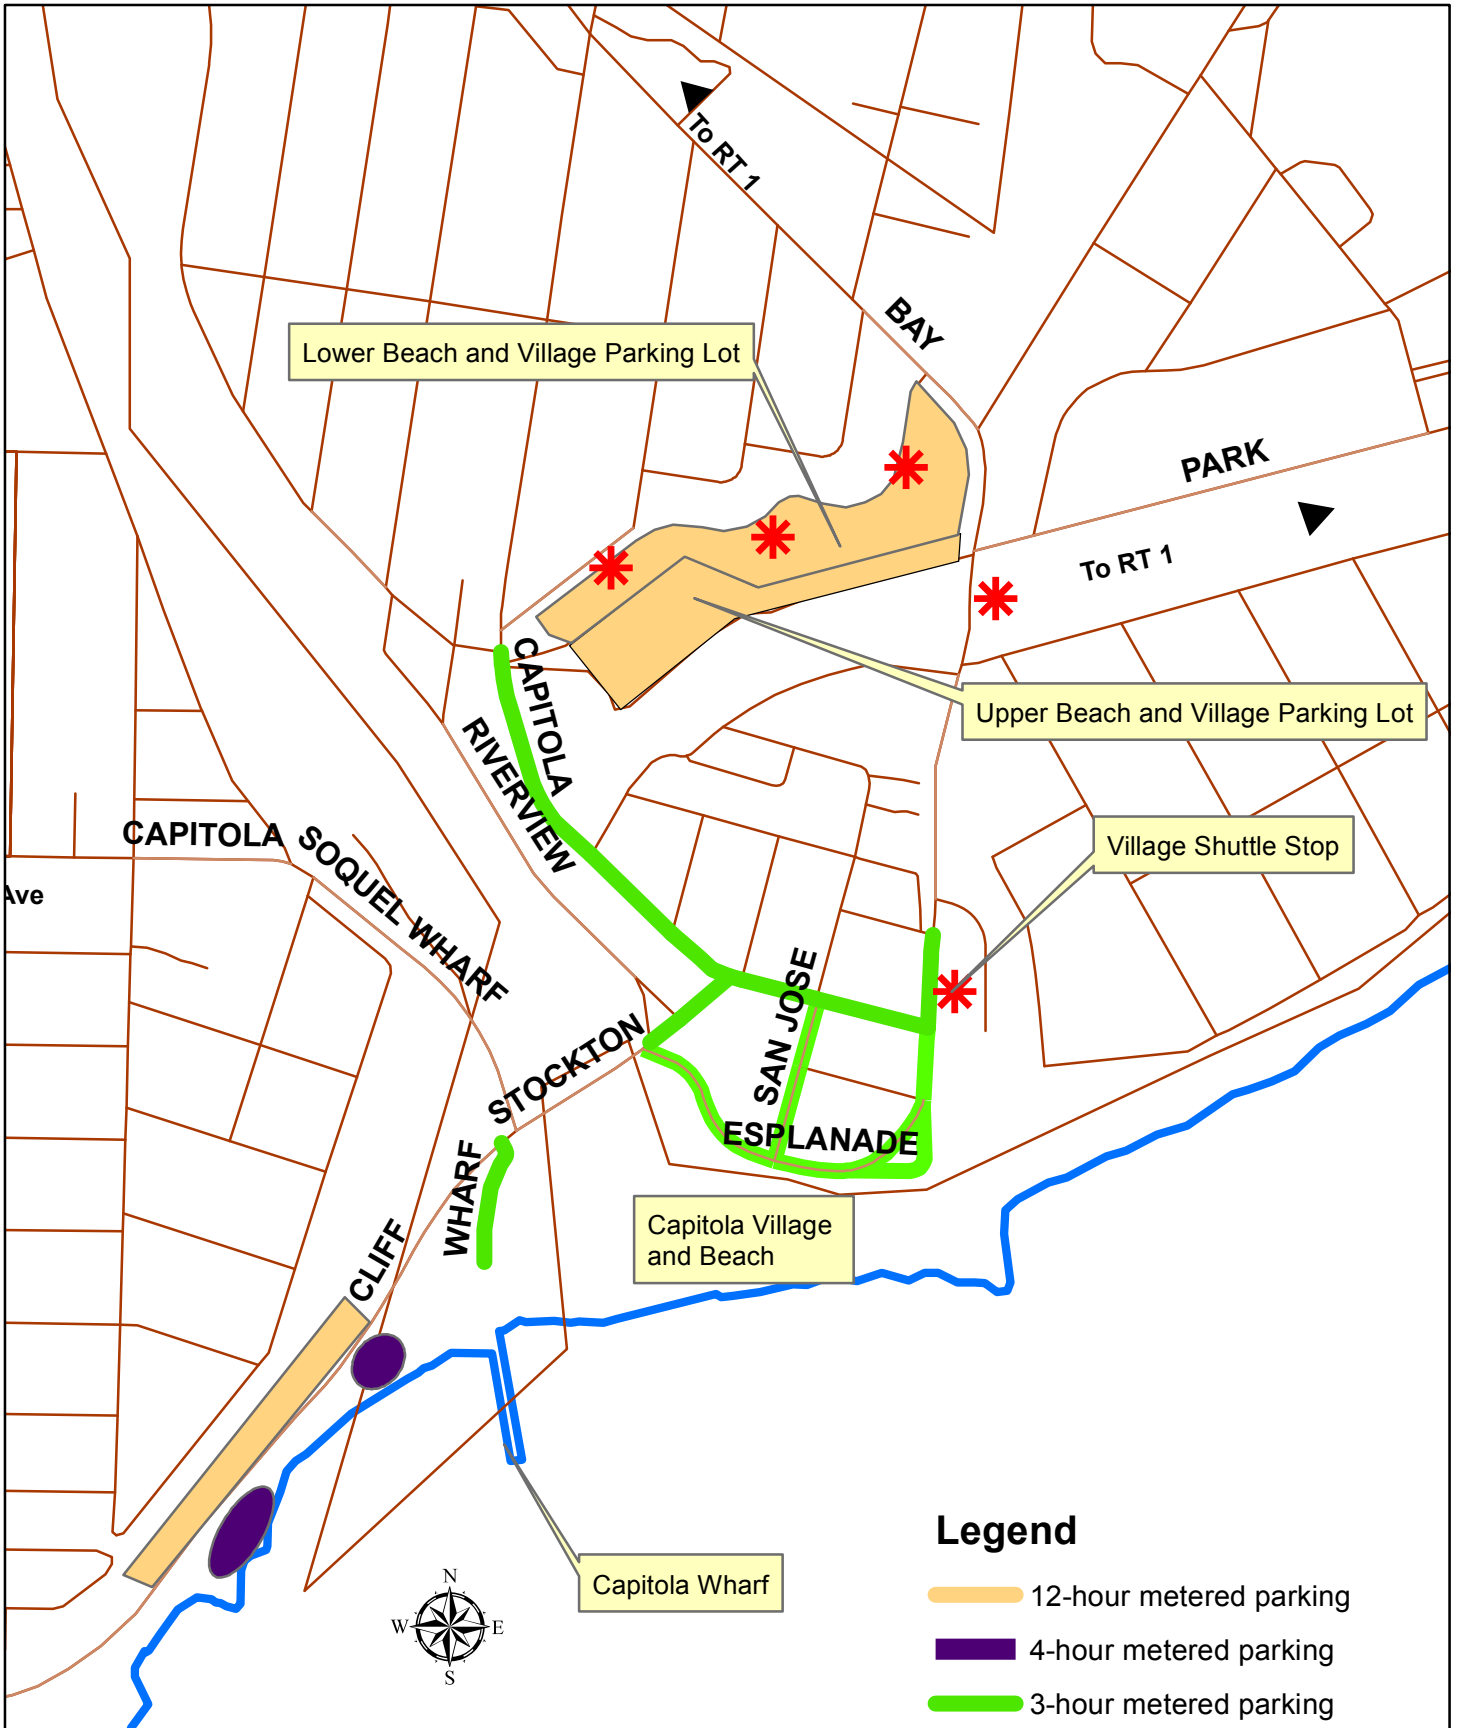

Capitola Village Public Parking Map

Note: Capitola Beach Shuttle operates out of the Lower Beach and Village Parking Lot on weekends and holidays from Memorial Day through mid-September