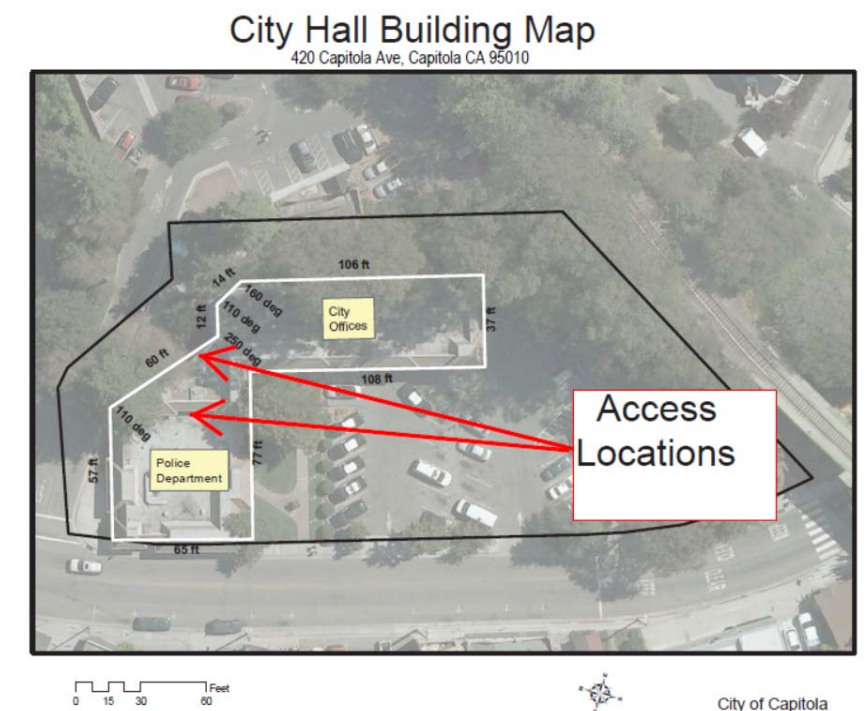

CITY OF CAPITOLA CITY HALL ROOF RESTORATION PROJECT

NOVEMBER 2022

City Hall Building Map

420 Capitola Ave, Capitola CA 95010

Representative Photo 1

Representative Photo 2

Representative Photo 3

Representative Photo 4

SITE DEVELOPMENT PLAN

SCALE: 1/8" = 1'-0"

DOUG G. MESSINI, ARCHITECT
 515 CAPITOLA AVENUE, CAPITOLA, CALIF
 PHONE: 475-5841

CAPITOLA CITY HALL COMPLEX
 CITY OF CAPITOLA
 420 CAPITOLA AVENUE, CALIFORNIA

WEST