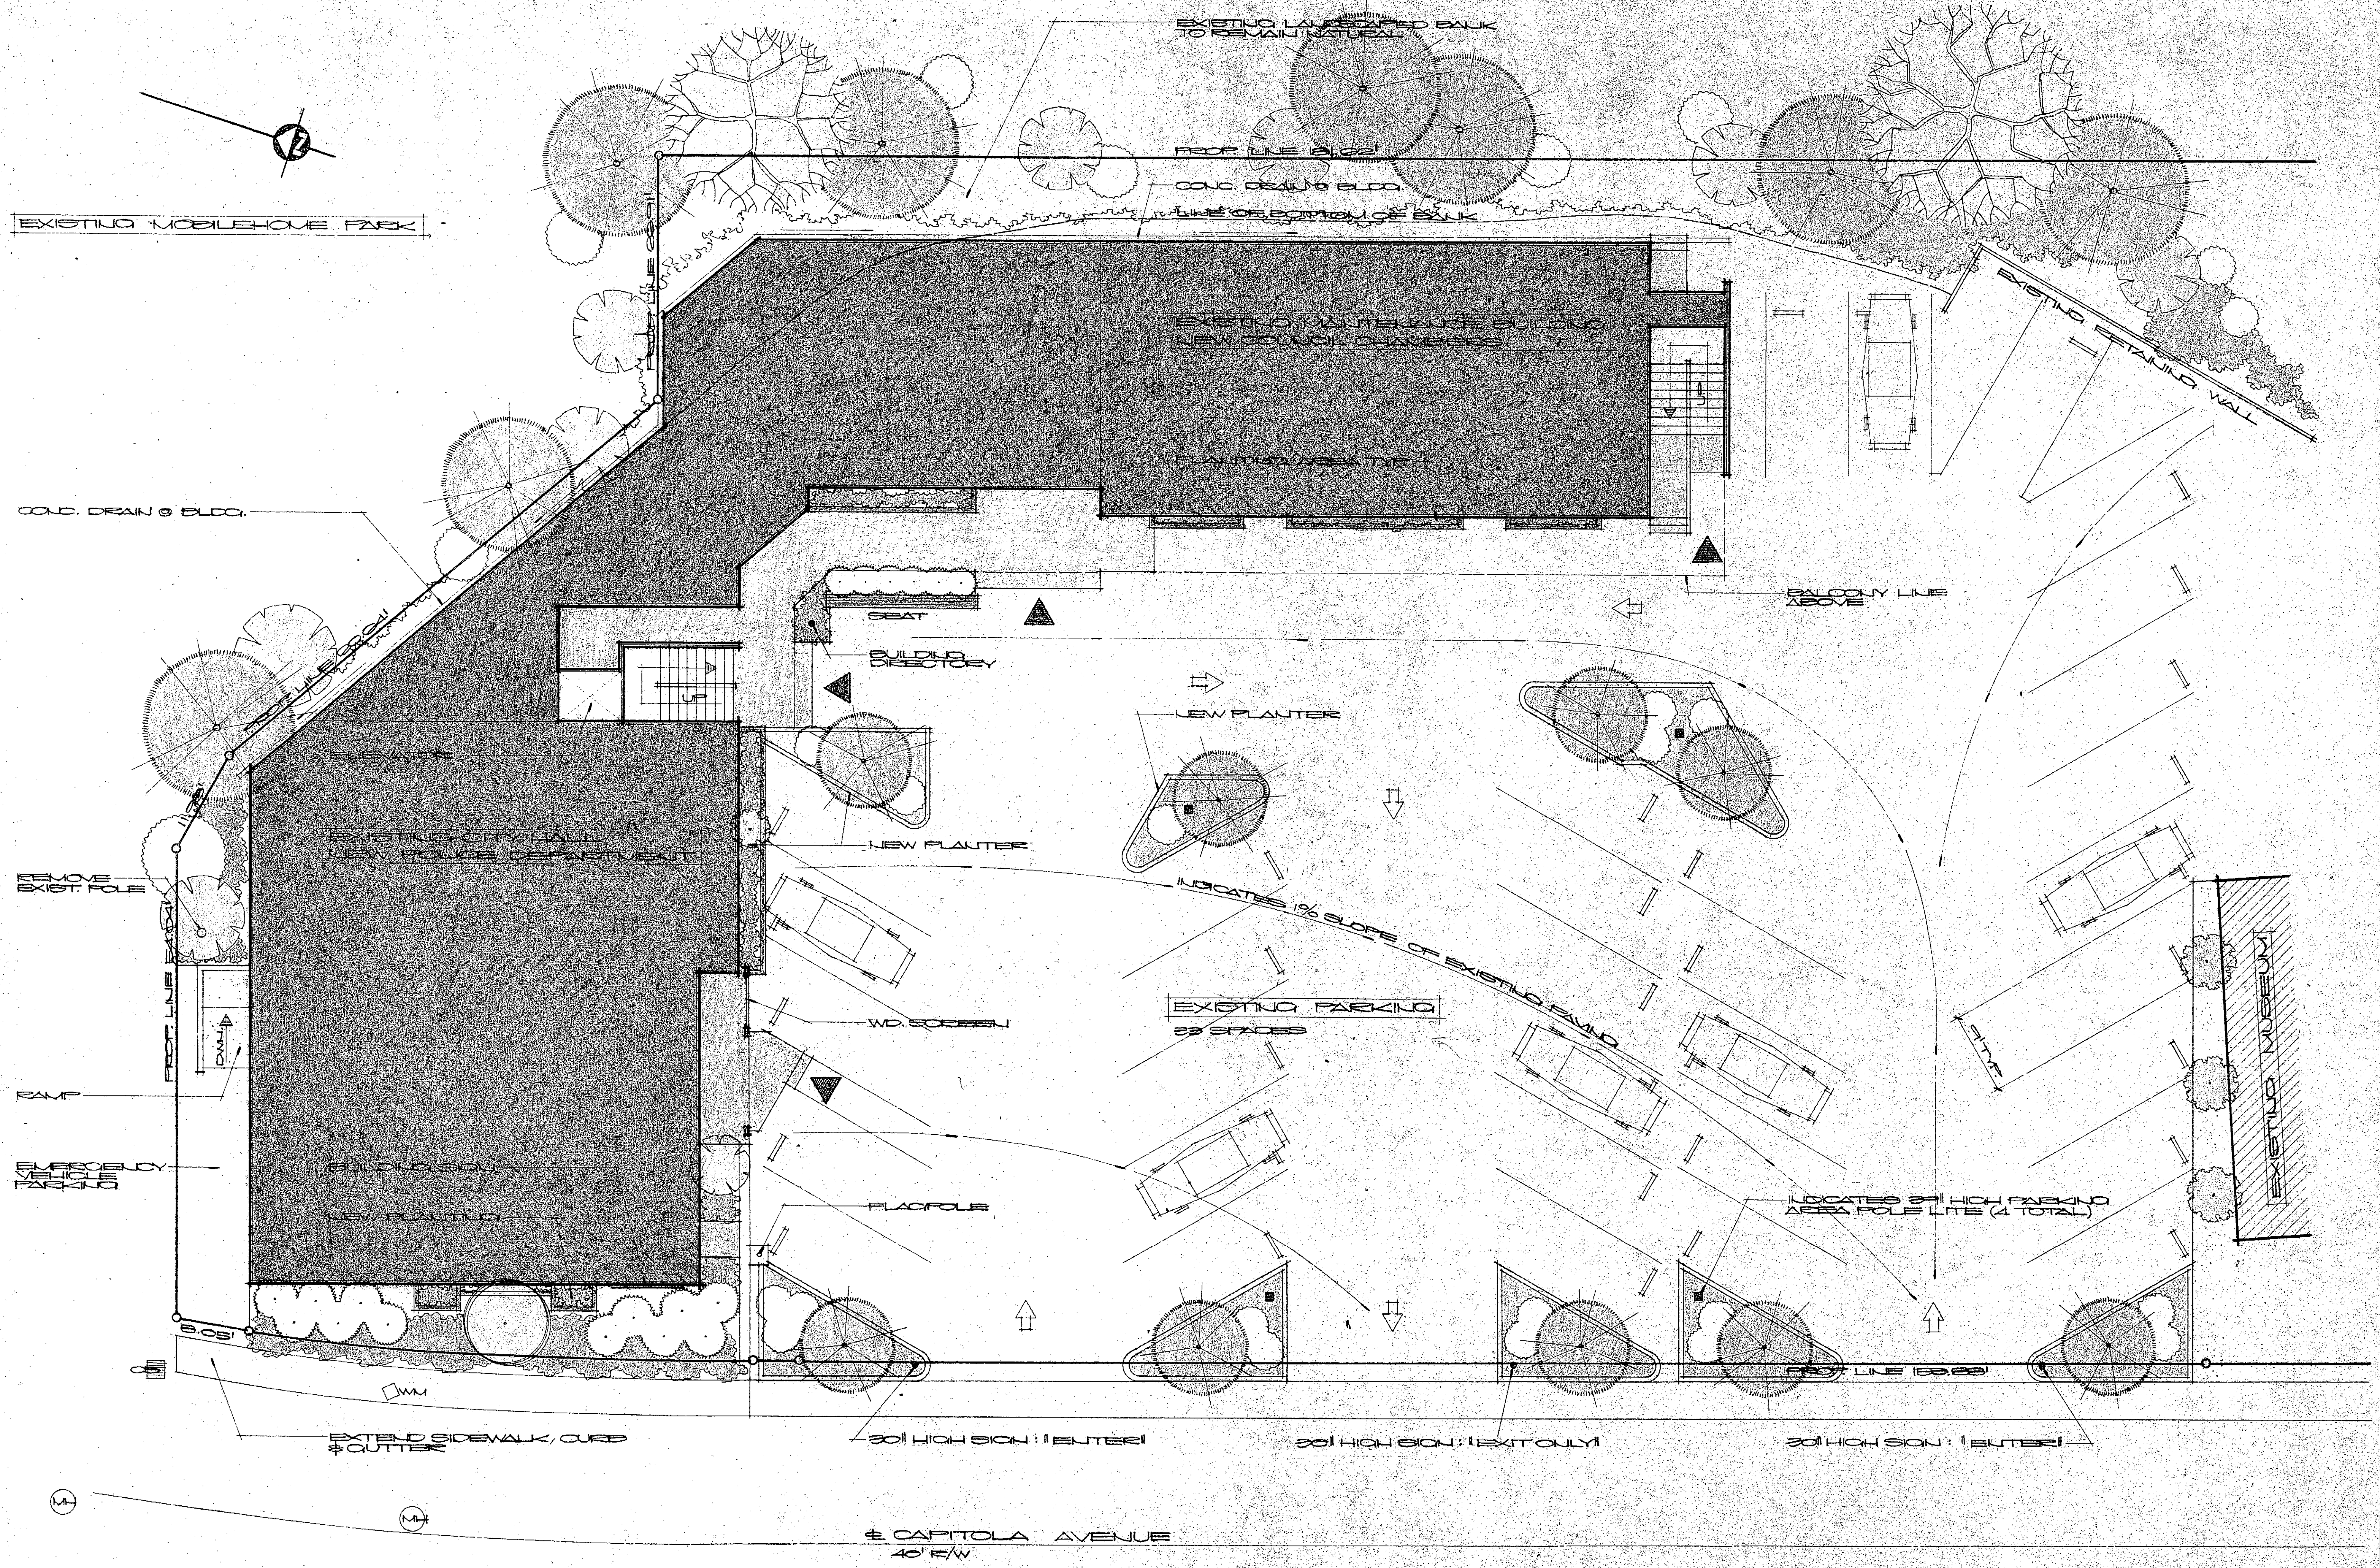

CITY OF CAPITOLA CITY HALL ROOF RESTORATION PROJECT

NOVEMBER 2022

City Hall Building Map

420 Capitola Ave, Capitola CA 95010

Representative Photo 1

Representative Photo 2

Representative Photo 3

Representative Photo 4

SITE DEVELOPMENT PLAN

SCALE: 1/8" = 1'-0"

DOUG G. MESSINI, ARCHITECT
 515 CAPITOLA AVENUE, CAPITOLA, CALIF
 PHONE: 475-5841

CAPITOLA CITY HALL COMPLEX
 CITY OF CAPITOLA
 420 CAPITOLA AVENUE, CALIFORNIA

WEST