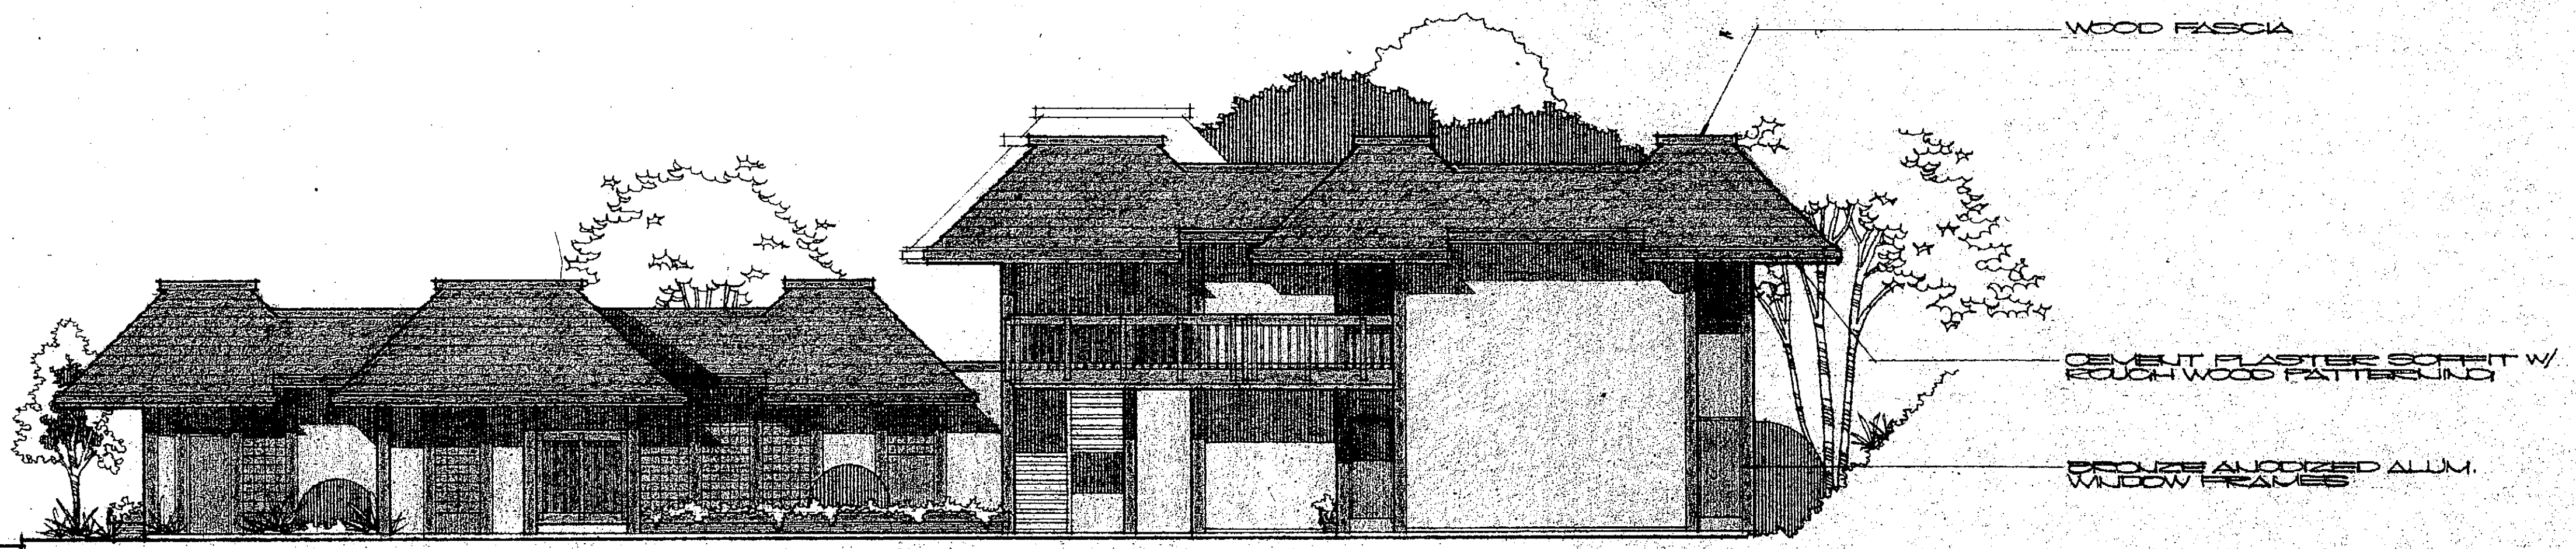

SOUTH

DOUG G. MESSINI, ARCHITECT
515 CAPITOLA AVENUE, CAPITOLA, CALIF.
PHONE: 475-5841

CAPITOLA CITY HALL COMPLEX
CITY OF CAPITOLA
420 CAPITOLA AVENUE, CAPITOLA, CALIFORNIA