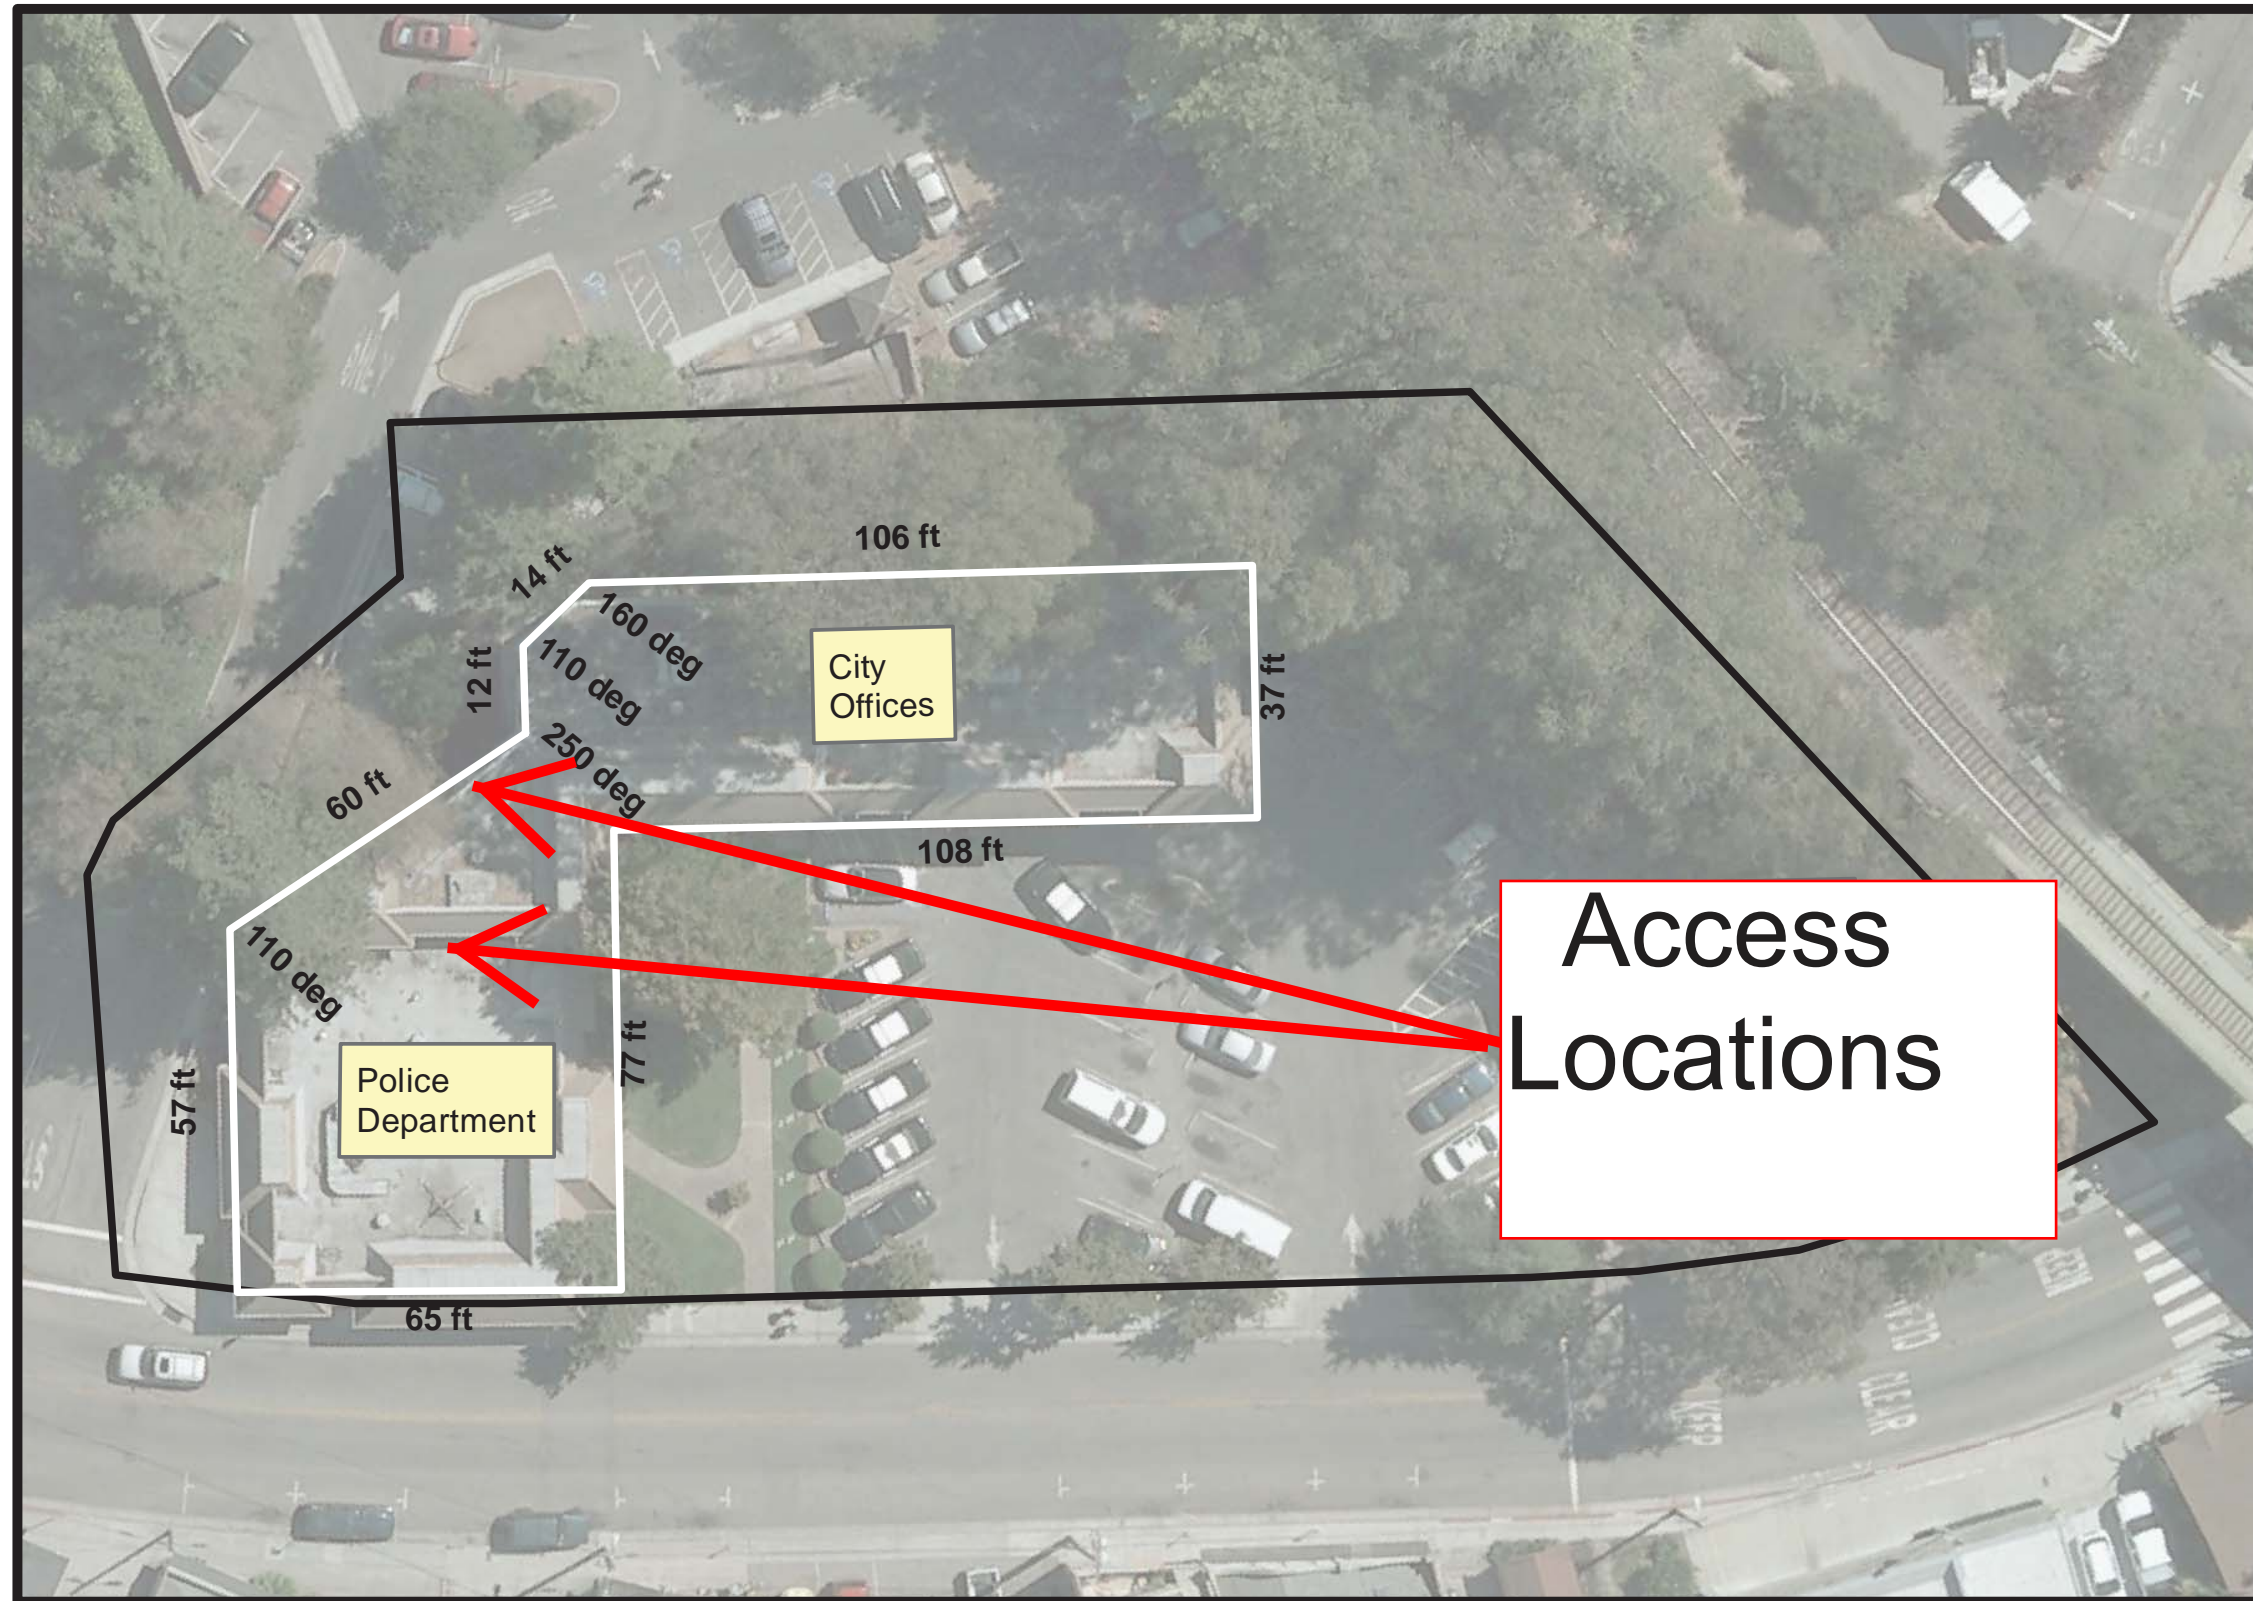

CITY OF CAPITOLA CITY HALL ROOF RESTORATION PROJECT

NOVEMBER 2022

City Hall Building Map

420 Capitola Ave, Capitola CA 95010

Representative Photo 1

Representative Photo 2

Representative Photo 3

Representative Photo 4

SITE DEVELOPMENT PLAN

SCALE: 1/8" = 1'-0"

DOUG G. MESSINI, ARCHITECT
 515 CAPITOLA AVENUE, CAPITOLA, CALIF
 PHONE: 475-5841

CAPITOLA CITY HALL COMPLEX
 CITY OF CAPITOLA
 420 CAPITOLA AVENUE, CALIFORNIA

WEST