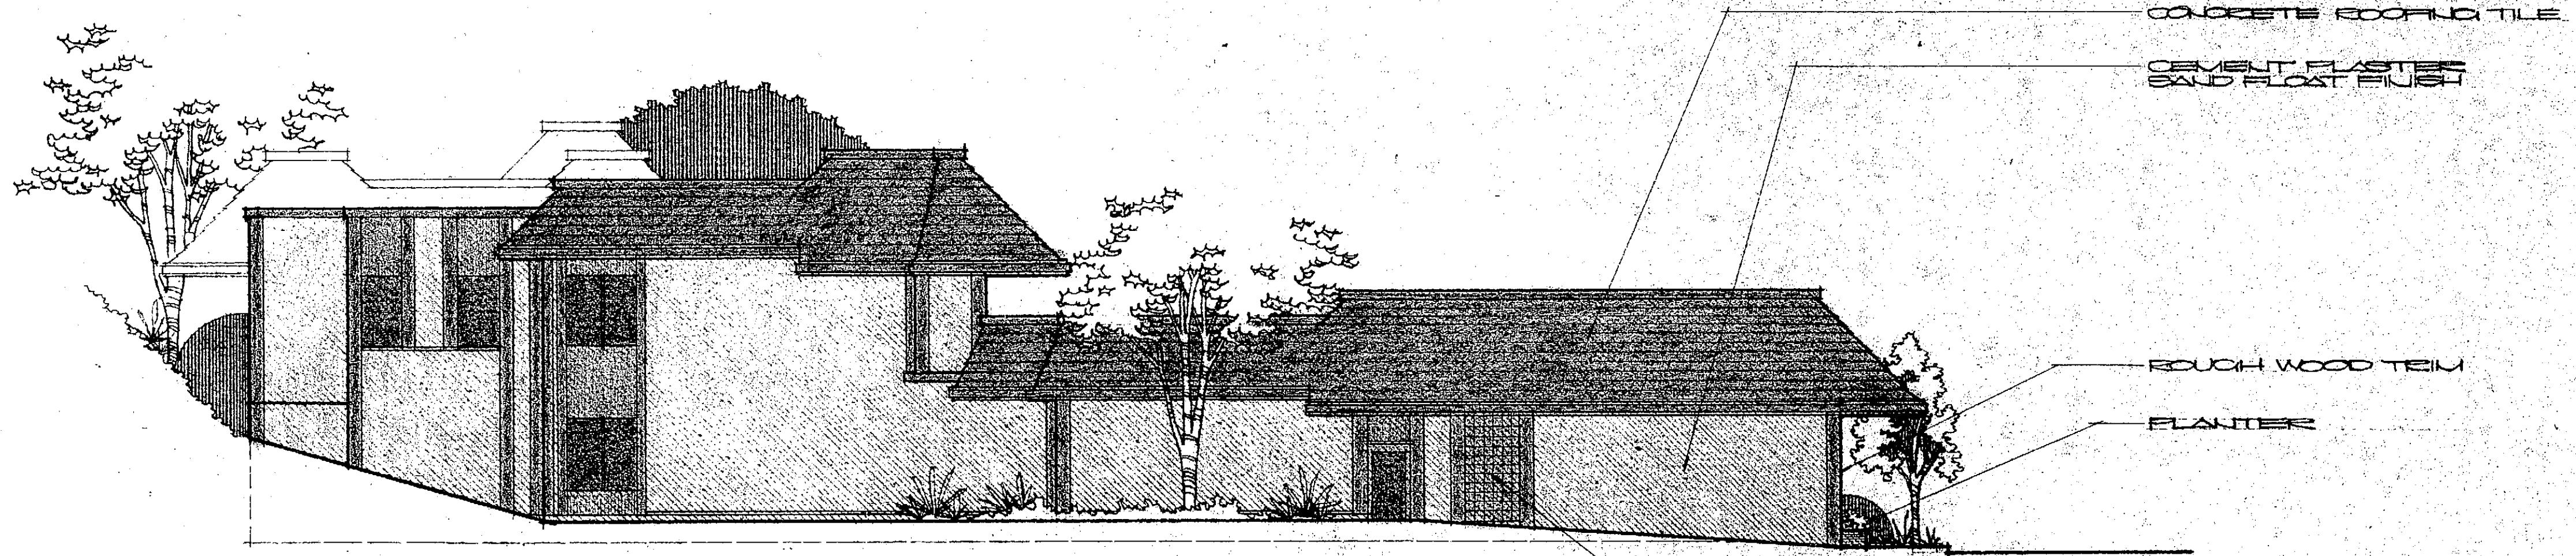

SITE DEVELOPMENT PLAN

SCALE: 1/8" = 1'-0"

DOUG G. MESSINI, ARCHITECT
 515 CAPITOLA AVENUE, CAPITOLA, CALIF
 PHONE: 475-5841

CAPITOLA CITY HALL COMPLEX
 CITY OF CAPITOLA
 420 CAPITOLA AVENUE, CALIFORNIA

WEST