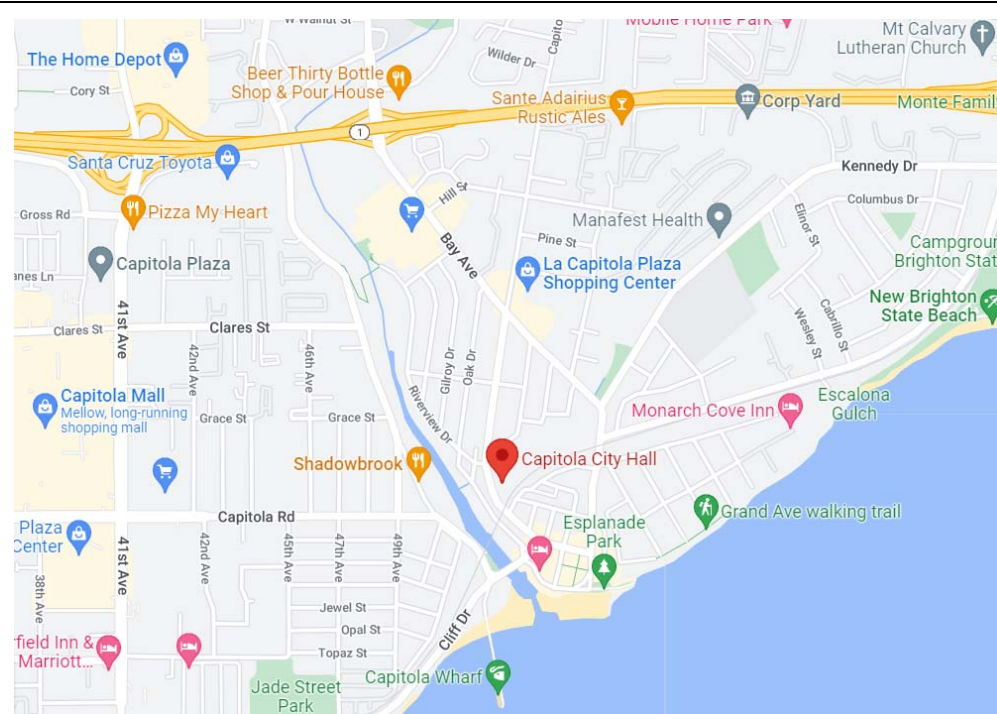

CITY OF CAPITOLA CITY HALL ROOF RESTORATION PROJECT

NOVEMBER 2022

City Hall Building Map

420 Capitola Ave, Capitola CA 95010

Representative Photo 1

Representative Photo 2

Representative Photo 3

Representative Photo 4

SITE DEVELOPMENT PLAN

SCALE: 1/8" = 1'-0"

DOUG G. MESSINI, ARCHITECT
 515 CAPITOLA AVENUE, CAPITOLA, CALIF
 PHONE: 475-5841

CAPITOLA CITY HALL COMPLEX
 CITY OF CAPITOLA
 420 CAPITOLA AVENUE, CALIFORNIA

WEST

NORTH

SOUTH

EAST

DOUG G. MESSINI, ARCHITECT
 515 CAPITOLA AVENUE, CAPITOLA, CALIF.
 PHONE: 475-5841

CAPITOLA CITY HALL COMPLEX
 CITY OF CAPITOLA
 420 CAPITOLA AVENUE, CAPITOLA, CALIFORNIA