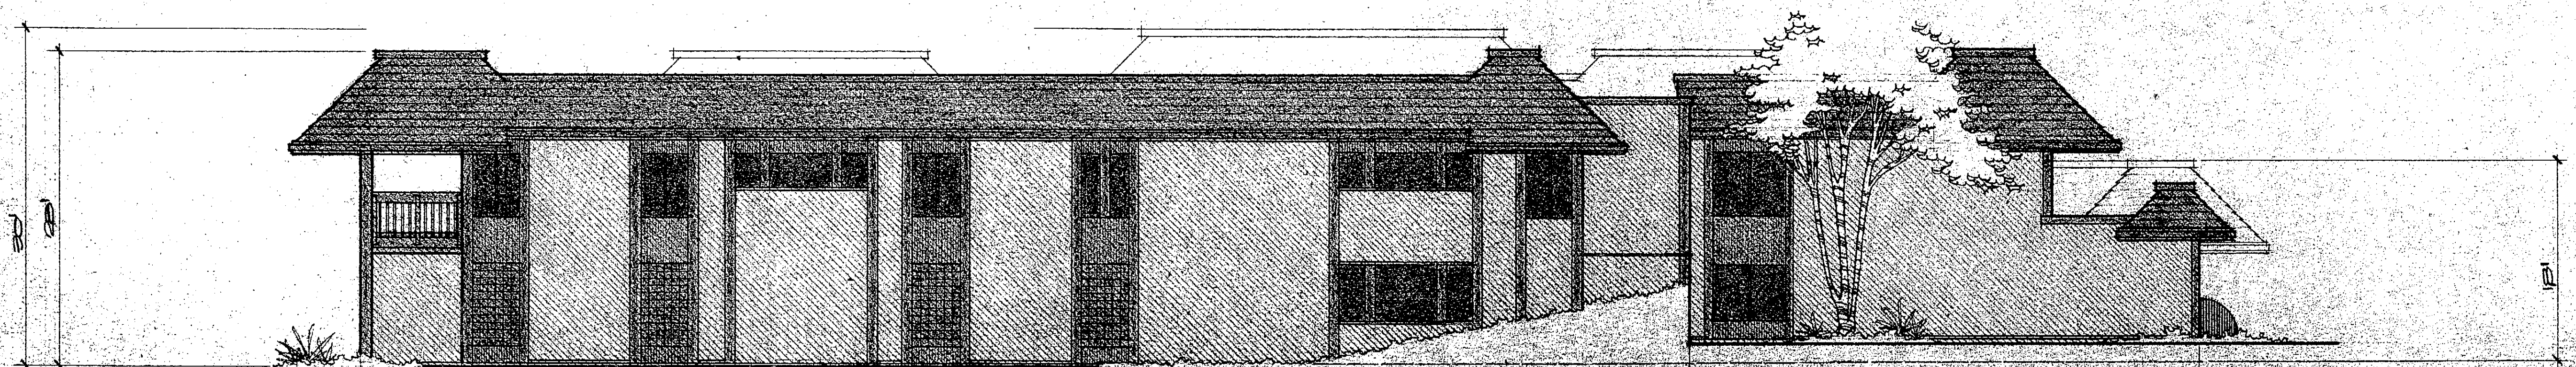

EAST

DOUG G. MESSINI, ARCHITECT
515 CAPITOLA AVENUE, CAPITOLA, CALIF.
PHONE: 475-5841

CAPITOLA CITY HALL COMPLEX
CITY OF CAPITOLA
420 CAPITOLA AVENUE, CAPITOLA, CALIFORNIA