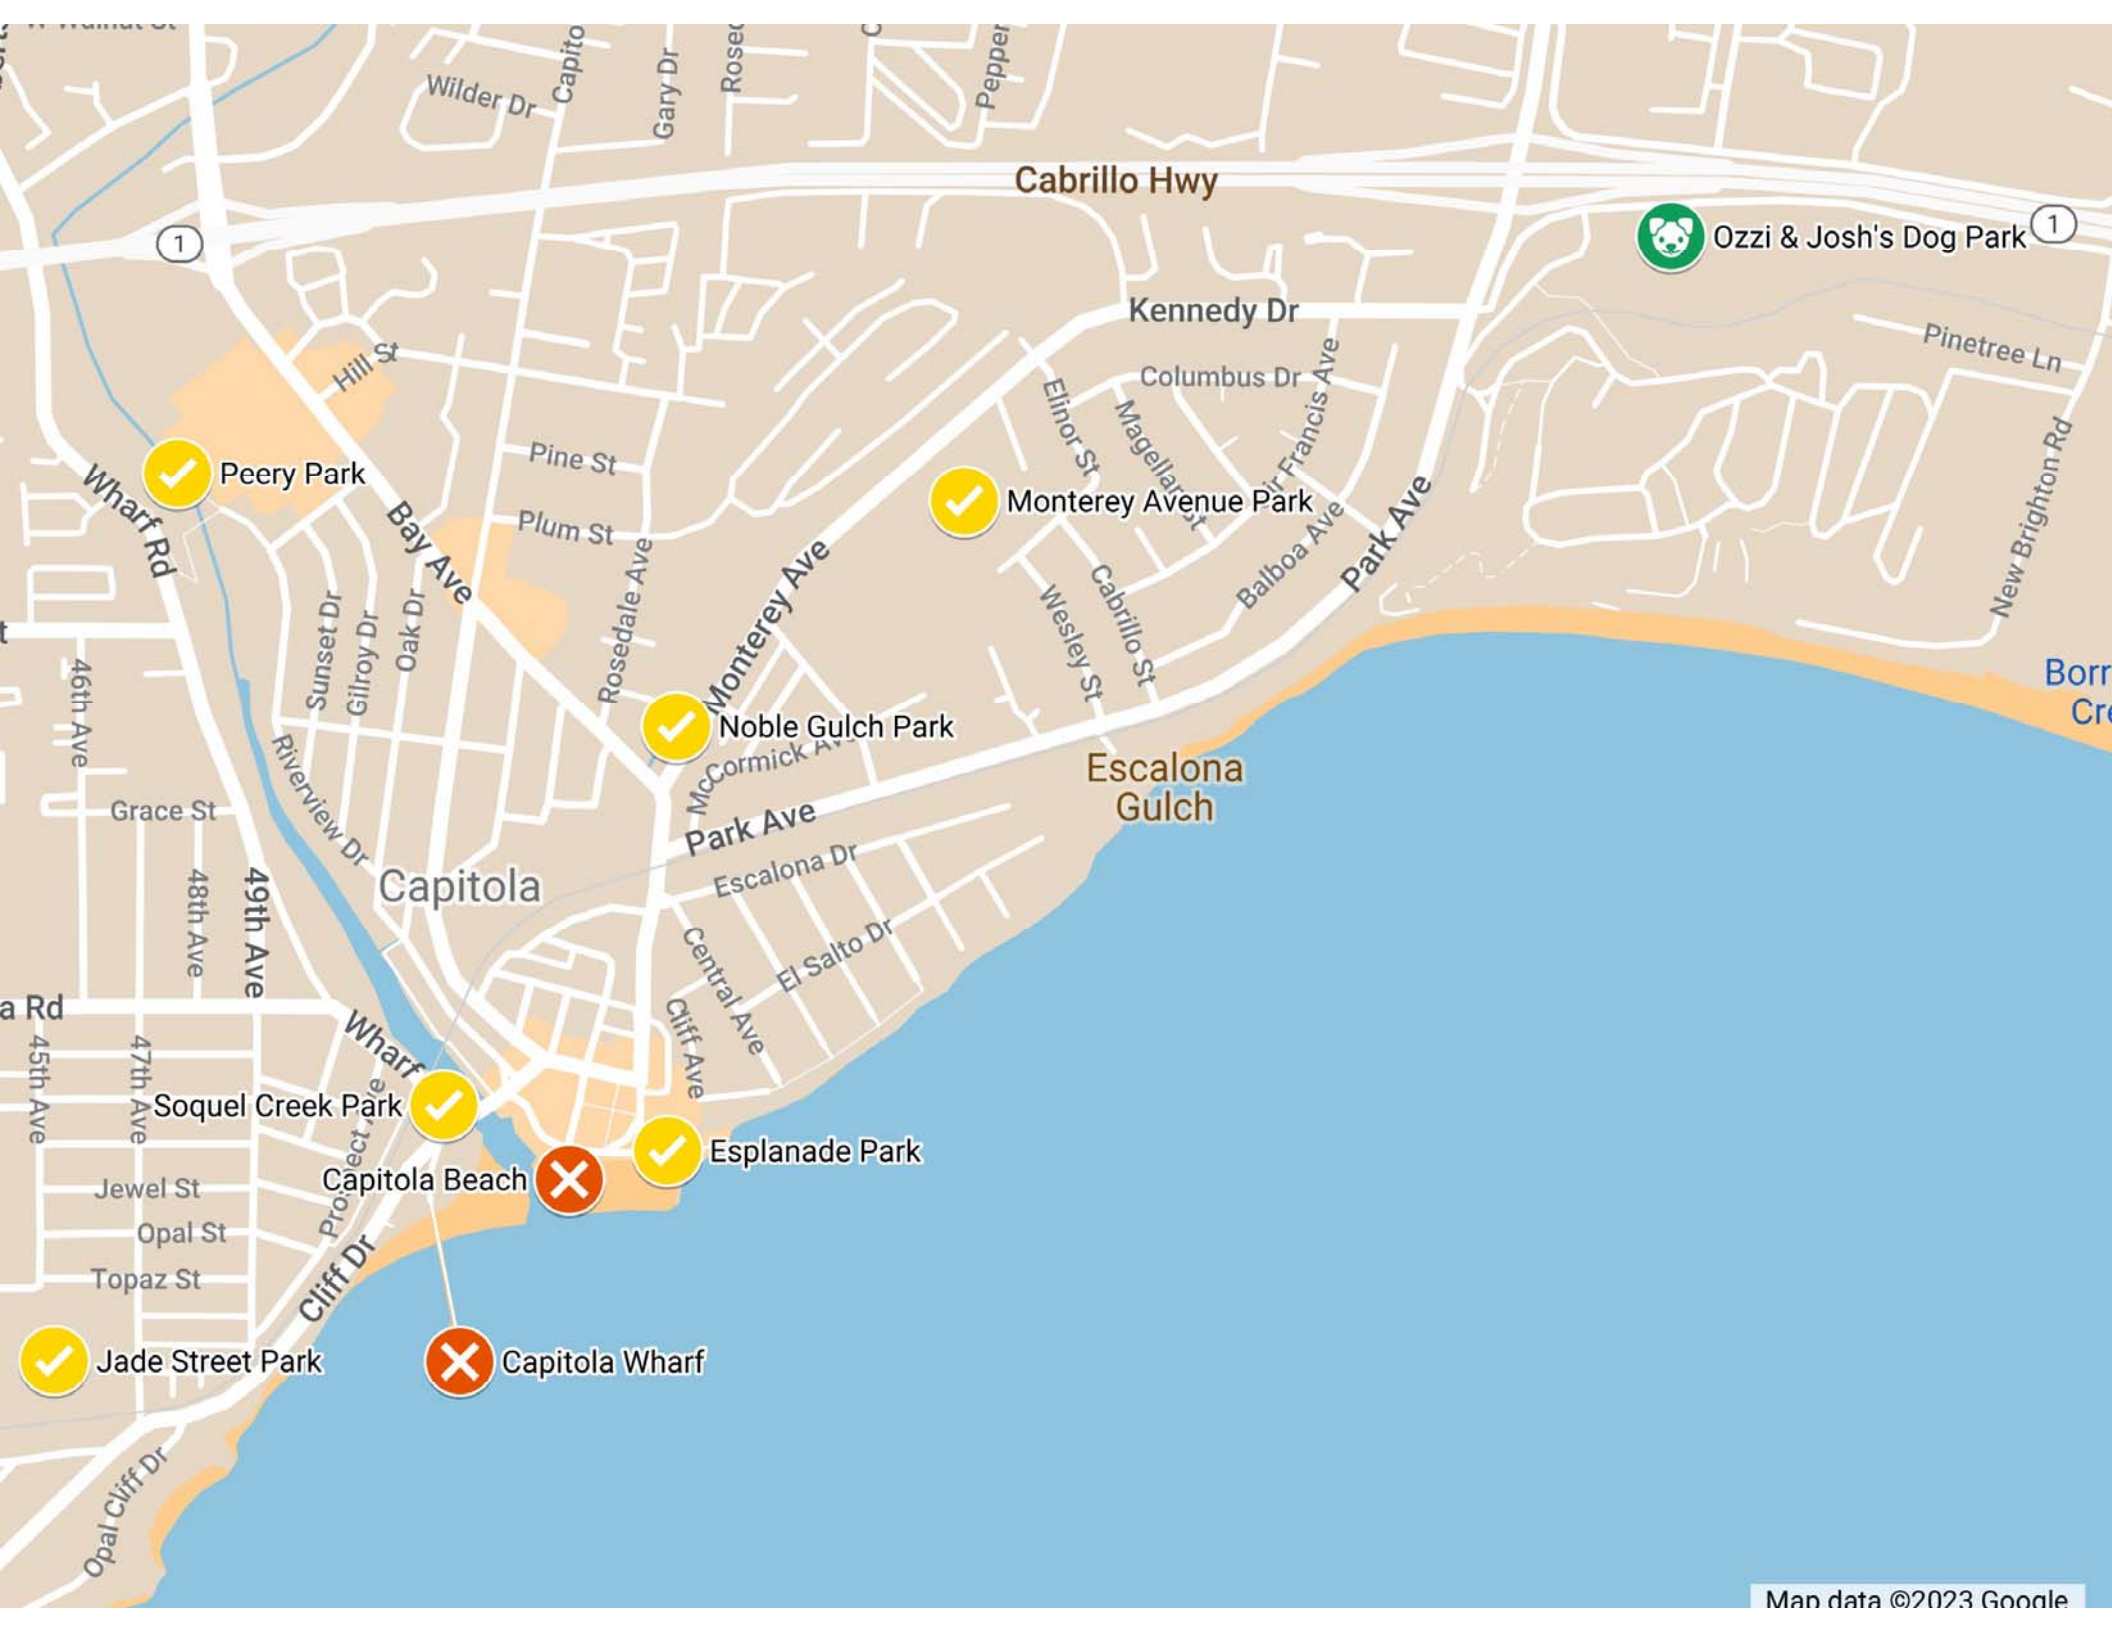

Dog Park at Monterey Park

A Community
Driven Proposal
March 29, 2023

Join your neighbors and the City of Capitola Department of Public Works (DPW) to learn about a proposed dog park in Monterey Park. Community members will present on why a dog park is suggested for the area. DPW will present several location options for a dog park within Monterey Park. Come hear about the proposal and provide your feedback.

Off Leash Dog Policy - CMC 6.14.200

On leash

- Monterey Avenue Park, Noble Gulch Park, Perry Park, Soquel Creek Park, Jade Street Park, and Esplanade Park

Off-leash

- Ozzi Dog Park (McGregor Park)

Not permitted

- Capitola Beach
- Capitola Wharf

Ozzi & Josh's Dog Park

Peery Park

Monterey Avenue Park

Noble Gulch Park

Soquel Creek Park

Esplanade Park

Jade Street Park

Capitola Beach

Capitola Wharf

March 21, 2023

Parcels

 Parcels

Dog Park at Monterey Park

History – September 2022

COMMUNITY
GROUP PROPOSED
TRIAL PERIOD FOR
A DOG OFFLEASH
AREA IN
MONTEREY
AVENUE PARK